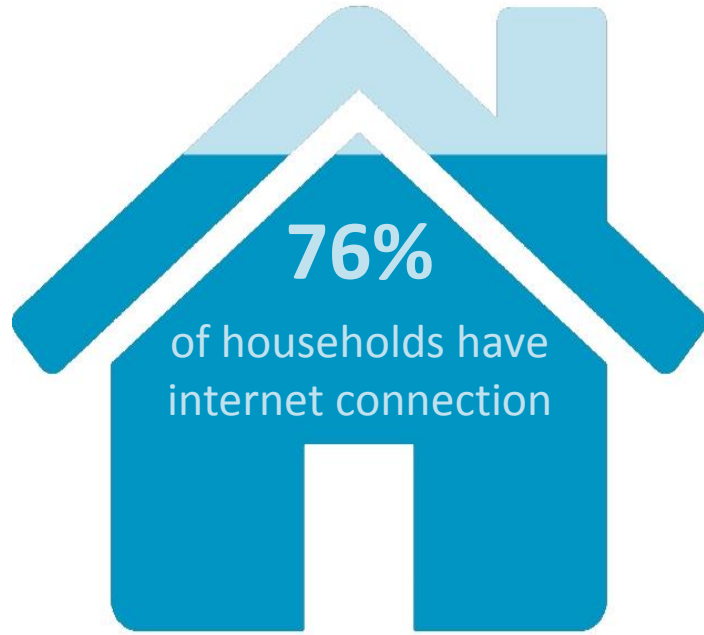

# DIGITAL REPORT CARD FOR PERTH'S EASTERN REGION

Feb-2016

Next NBN install regions  
**Bassendean**  
**Maida Vale**  
Fourth quarter  
2016

**69%**

of households have a  
broadband connection